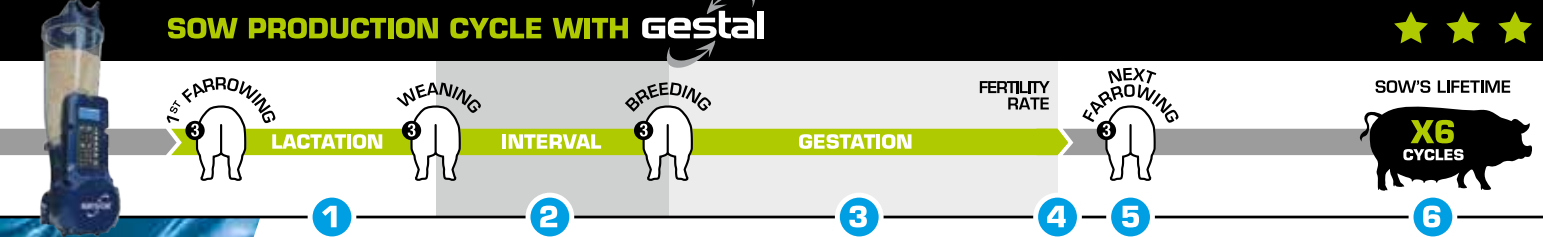

SOW PRODUCTION CYCLE WITH gestal

BENEFITS OF AN INCREASE OF YOUR SOWS DAILY FEED INTAKE

BASED ON AN INCREASE OF 1 KG OF DAILY FEED INTAKE IN LACTATION

GOOD LACTATING SOWS FEEDING MANAGEMENT WILL PROVIDE:

1 LACTATION	+ 1kg + 300g/litter/day	Heavier litter weight
2 INTERVAL (IWO)	+ 1kg -1.8 days	Shorter weaning-oestrus interval
3 GESTATION	+ 1kg -0.25 kg/ gestation day	Gestation feed saving
4 FERTILITY RATE	+ 1kg +8%	Higher farrowing rate
5 NEXT FARROWING	+ 1kg +1.5 piglets	More piglets/sow/year
6 SOW'S LIFETIME	+ 1kg +2 litters	Sow longevity
		Labour saving

BENEFITS: CUMULATIVE EFFECTS OF GESTAL LEAD TO A RETURN ON INVESTMENT IN LESS THAN 2 YEARS.

JYGA Technologies Inc.

132 Boul. Léon Vachon, St. Lambert de Lauzon, G0S 2W0, Canada
Tel.: +1-418-836-7853
Fax: +1-418-836-4401
Toll Free: +1-866-333-7853
info@jygatech.com | www.jygatech.com

JYGA Tech Europe GmbH

Beim Alten Flugplatz 26, D-49377 Vechta (Germany)
Tel.: +49-(0)4441-88751-0
Fax: +49-(0)4441-88751-29
Service: +49-(0)4441-88751-11
info@jygatech.de | www.jygatech.de
www.facebook.com/jygatech.de

AUTHORIZED DEALER: